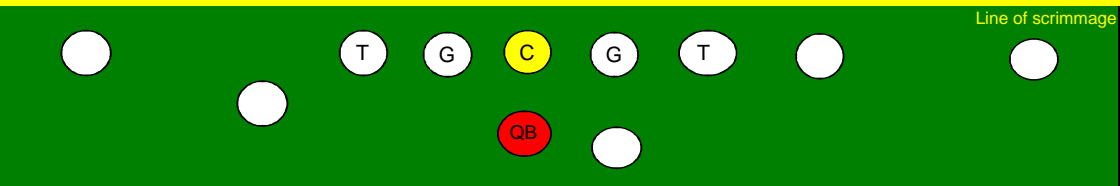

7
RUN plays to SHORT side of the field (i.e. lined up left, ran left; lined up right, ran right)

RUNNING HOLES

4
RUN plays to WIDE side of the field (i.e. lined up left, ran middle or right; lined up right, ran middle or left)

Run plays with running hole code entered: 25 Car 161 Yds
 Run plays without running hole code entered: 6 Car -14 Yds
 4.7 Yards per carry (all rushes) 47.0% of (all) offensive plays

2 Car 7 Yds		9 Car 59 Yds			6 Car 33 Yds		8 Car 62 Yds		
1 Car 2 Yds	1 Car 5 Yds	3 Car 32 Yds	4 Car 22 Yds	2 Car 5 Yds	5 Car 29 Yds	0 Car 0 Yds	1 Car 4 Yds	7 Car 55 Yds	1 Car 7 Yds
9	7	5	3	1	0	2	4	6	8

Rushing plays that began from the:
 LEFT **13** HASH MIDDLE OF **6** FIELD RIGHT **11** HASH

And, were run to the (number - yards):

Left	Middle	Right	Left	Middle	Right	Left	Middle	Right
4 - 13	2 - 21	1 - 7	0 - 0	1 - 4	1 - 0	0 - 0	1 - 4	3 - 18

15
PASS plays to SHORT side of the field (i.e. lined up on the left hash, passed left, or lined up on the right hash, passed right)

PASSING ZONES

4
PASS plays to WIDE side of the field (i.e. lined up on the left hash, passed middle or right, or lined up on the right hash, passed middle or left)